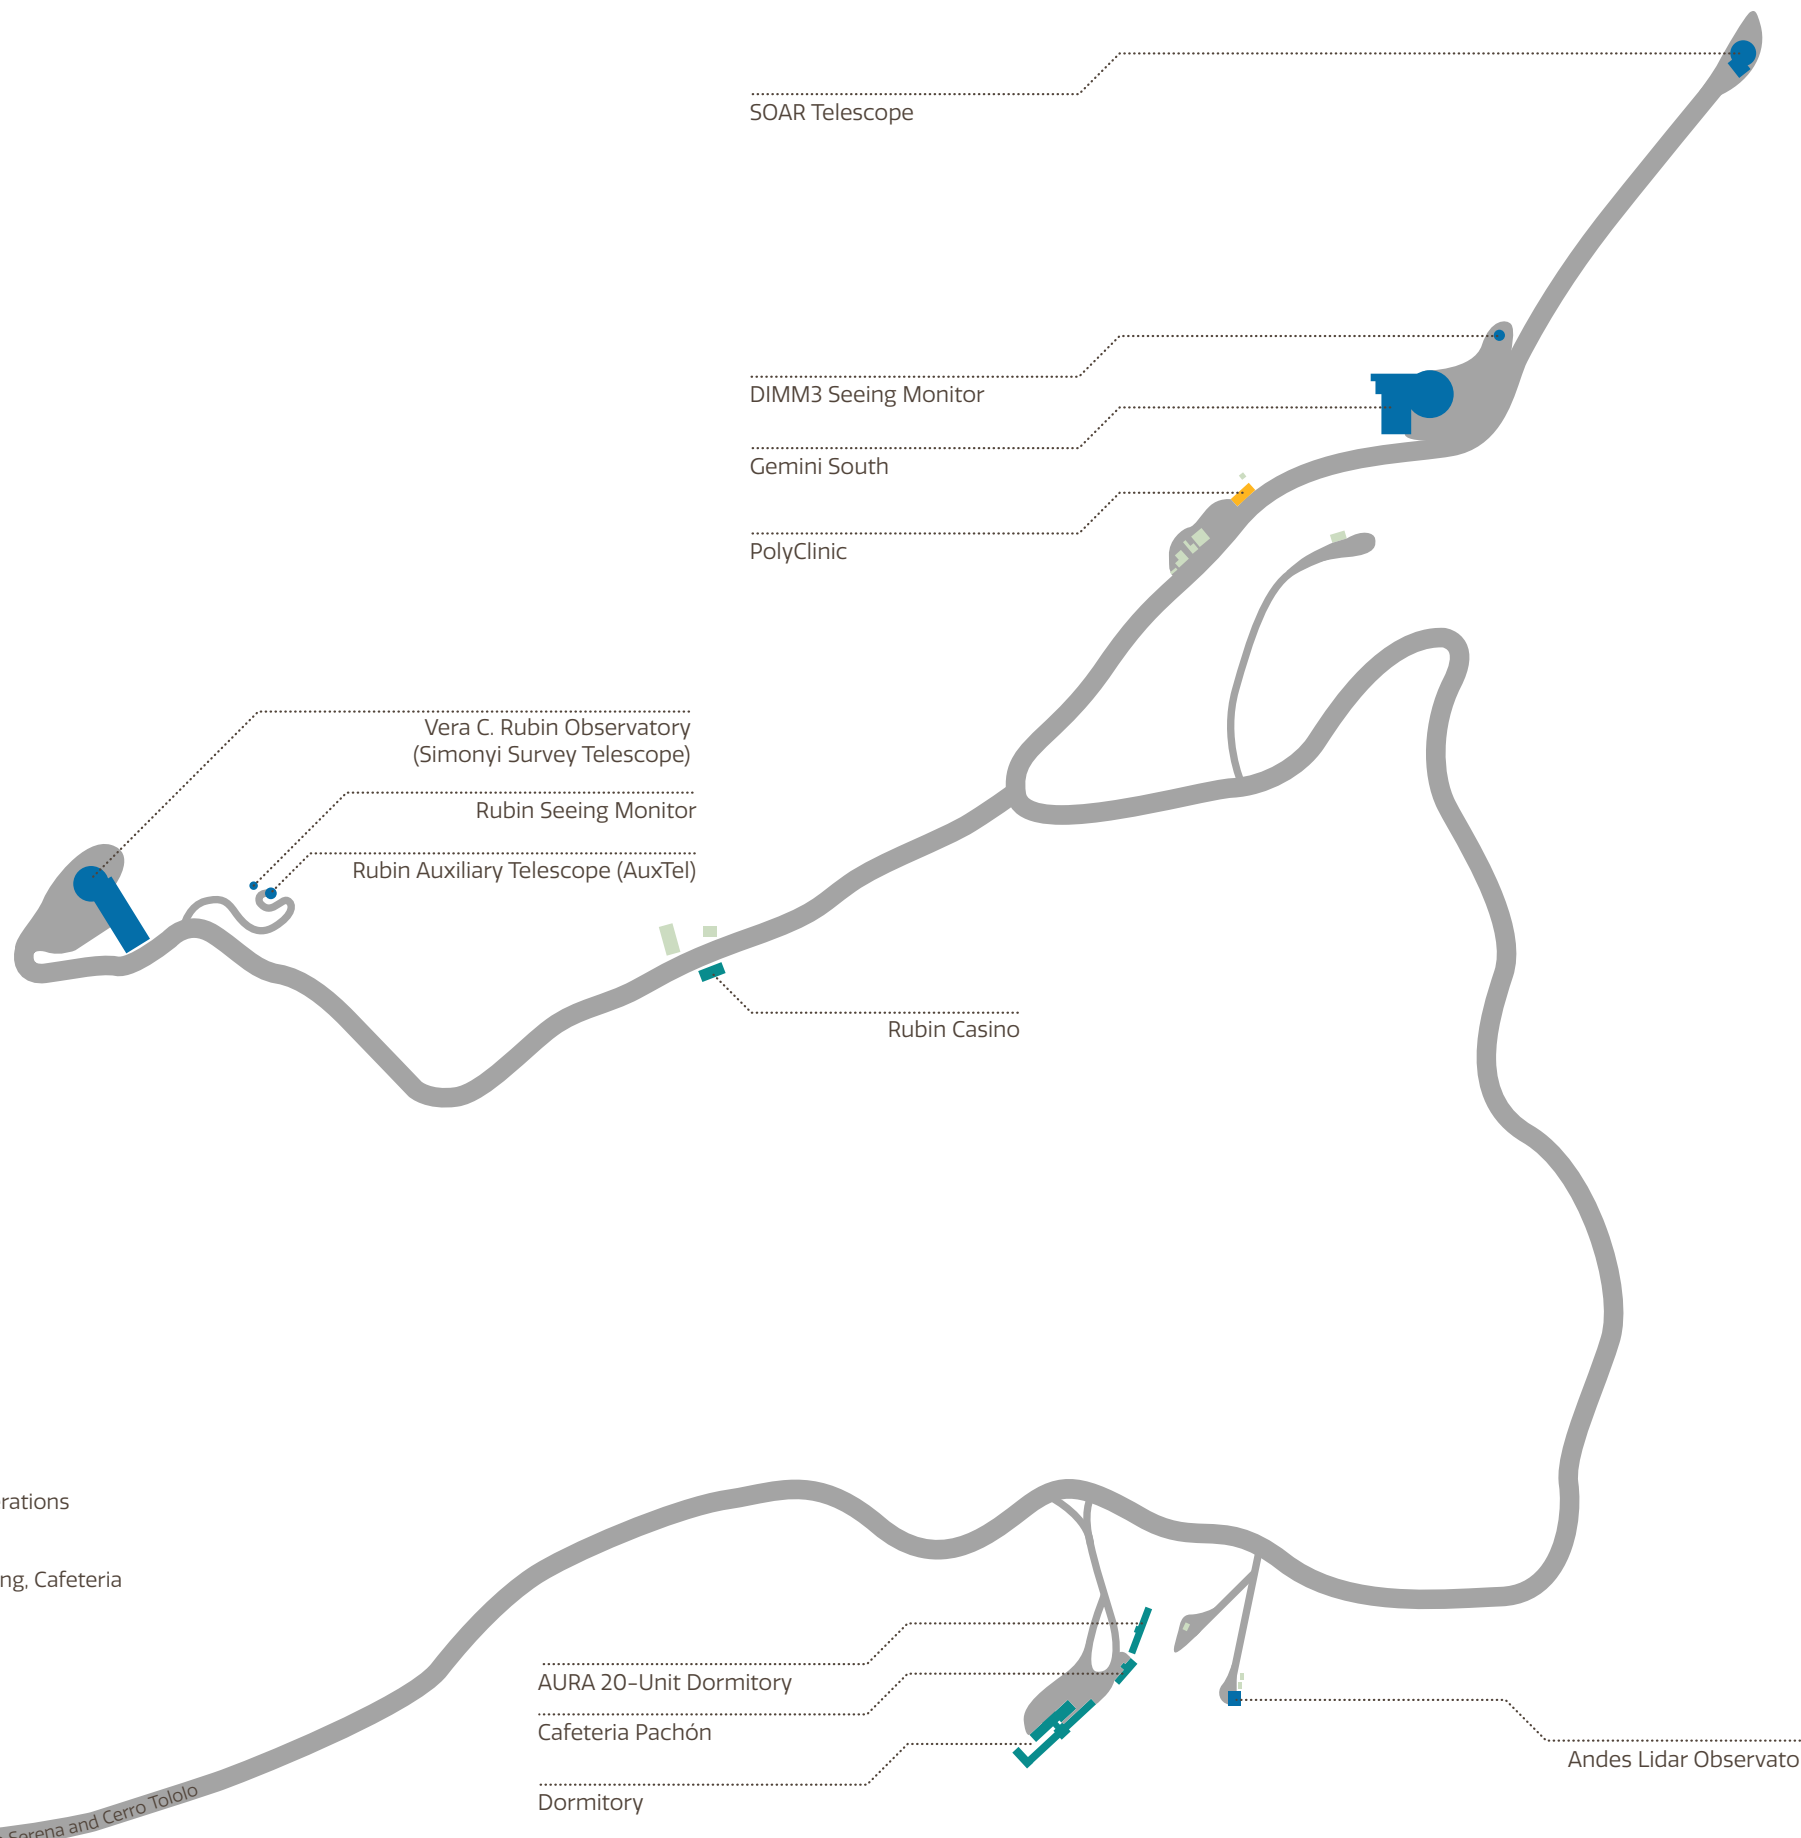

Cerro Pachón - Chile

v1.0 06.20.22

- Telescopes and Operations
- Technical Buildings
- Lodging, Staff Housing, Cafeteria
- Visitor Center
- Safety
- Other buildings

AURA 20-Unit Dormitory
Cafeteria Pachón
Dormitory

Andes Lidar Observatory

150 meter
(500 ft)